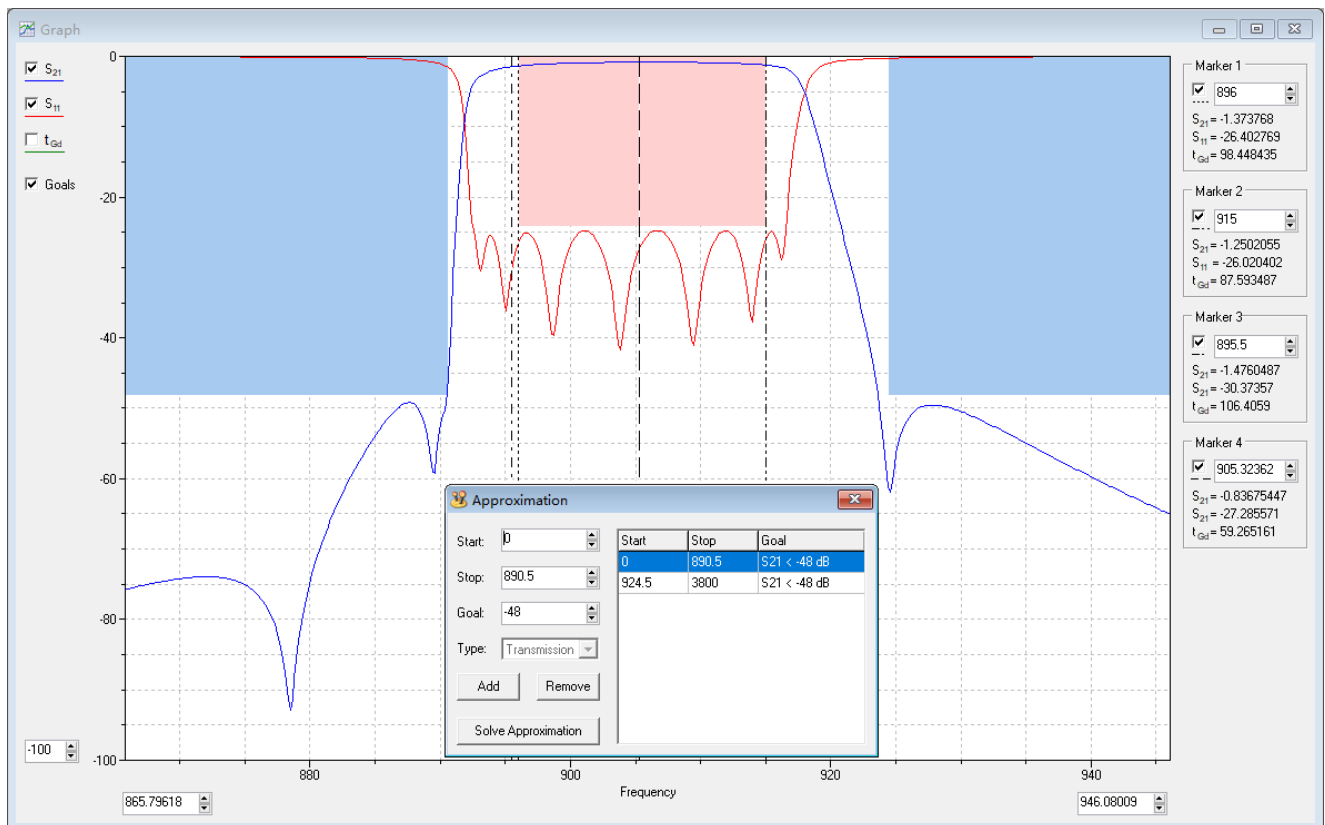

## 2. Electrical analysis

### 2.2 The simulation curve

Figure 2 The simulation curve of the filter

**JING XIN MICROWAVE TECHNOLOGY CO.,LTD**

E-mail: [sales@cdjx-mw.com](mailto:sales@cdjx-mw.com) Web: <http://www.cdjx-mw.com>

TEL: +86-28-85026087 FAX: +86-28-65026087 ext.8033 Zip Code:610045