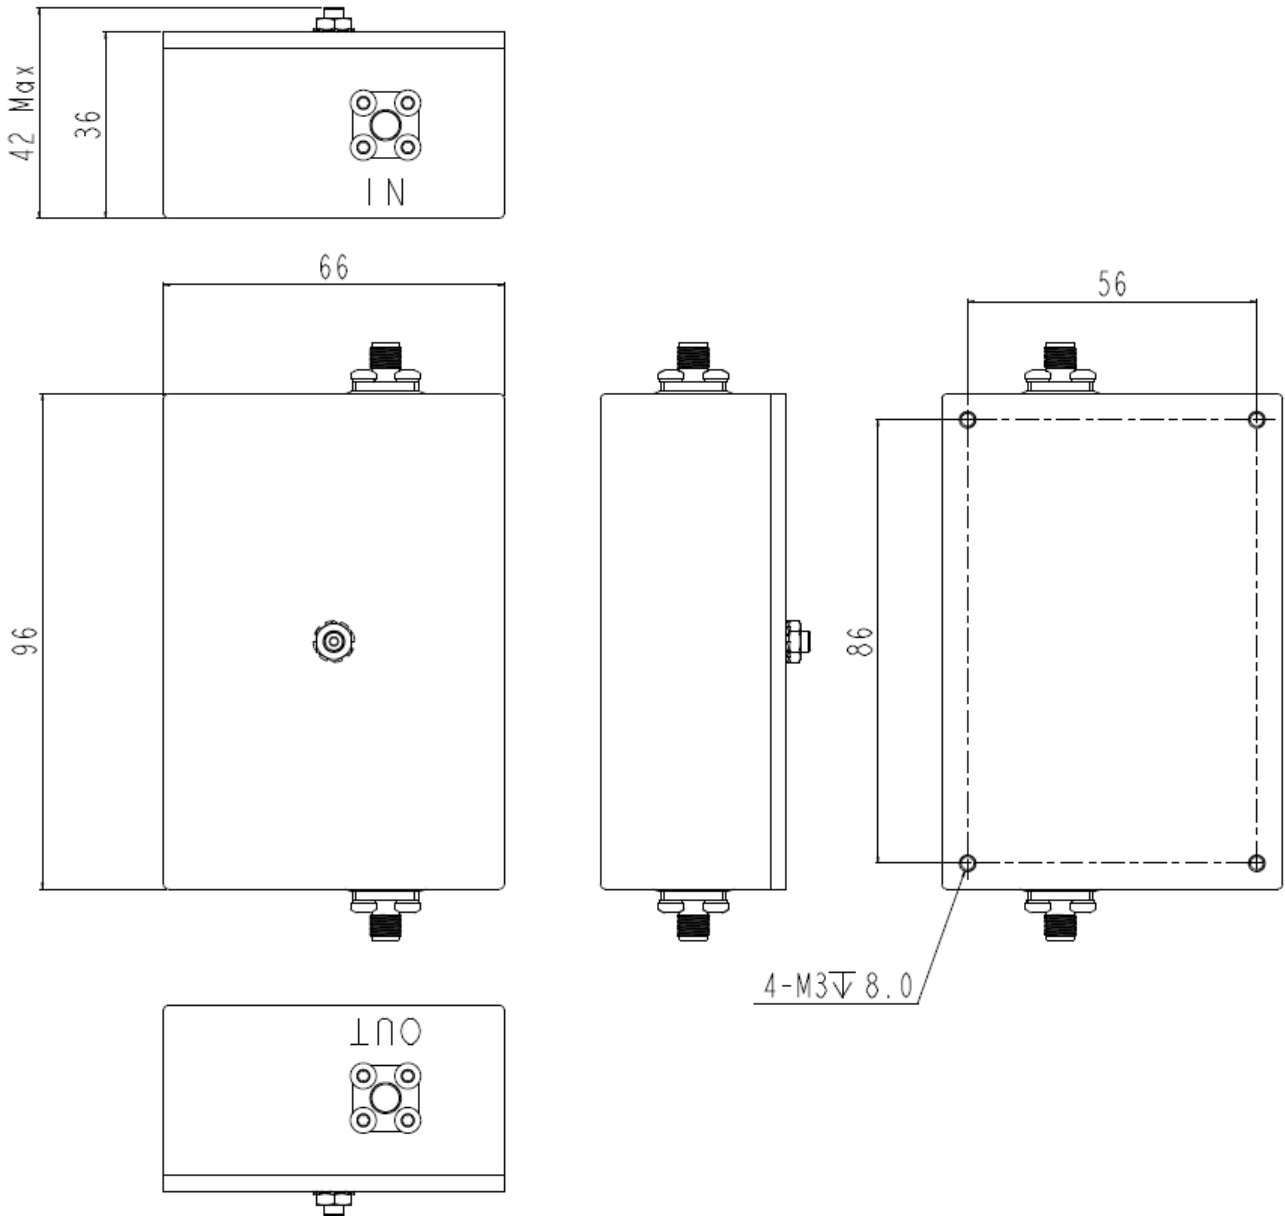

Dimension	LxWxH: 96mm x 66mm x 36mm (42mm Max)
Port connectors	SMA-Female
Finish	Silver
Notes	Material shall be RoHS 6/6

Figure 1 JX-CF1-896M915M-45S front panel layout

**JING XIN MICROWAVE TECHNOLOGY CO.,LTD**